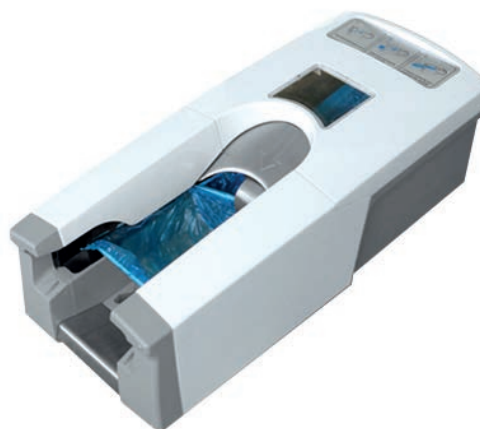

# OVERSHOES MACHINE

Semi automatic machine for the application of shoe covers with support handle.  
Electricity not needed.  
Capacity 220 pieces.

## PRODUCT SPECIFICATIONS

Capacity:	220 overshoes
Dimensions:	74 x 30 x 73 cm
Weight:	18 kg

# OVERSHOES MACHINE

Semi automatic machine for the application of shoe covers.  
Electricity not needed.  
Capacity 110 pieces.

## PRODUCT SPECIFICATIONS

Capacity:	110 overshoes
Dimensions:	70 x 32 x 28 cm
Weight:	9 kg